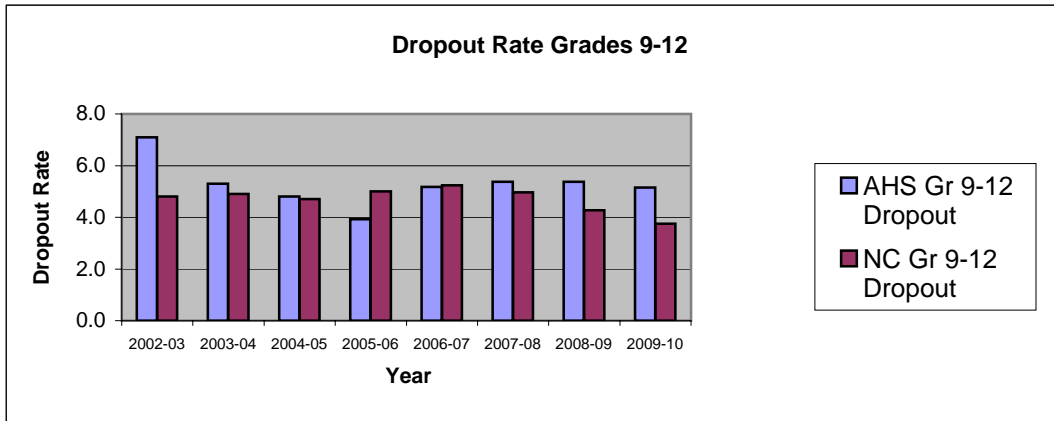

**ASHEBORO CITY SCHOOLS  
STUDENT DROPOUT AND GRADUATION RATES**

Year	AHS Gr 9-12	NC Gr 9-12	AHS Gr 9-12
	Dropout Rate	Dropout Rate	Dropout Number
1999-00	7.6	6.4	83
2000-01	7.3	5.7	84
2001-02	5.9	5.2	72
2002-03	7.1	4.8	93
2003-04	5.3	4.9	71
2004-05	4.8	4.7	66
2005-06	3.9	5.0	53
2006-07	5.2	5.2	71
2007-08	5.4	5.0	73
2008-09	5.4	4.3	73
2009-10	5.2	3.8	69
2010-11			

NOTE: Beginning with the 1998-99 dropout report, students who withdrew from school to pursue community college GED or adult high school diploma programs were counted as dropouts.

**Asheboro City Schools 4-Year Cohort Graduation Rate**