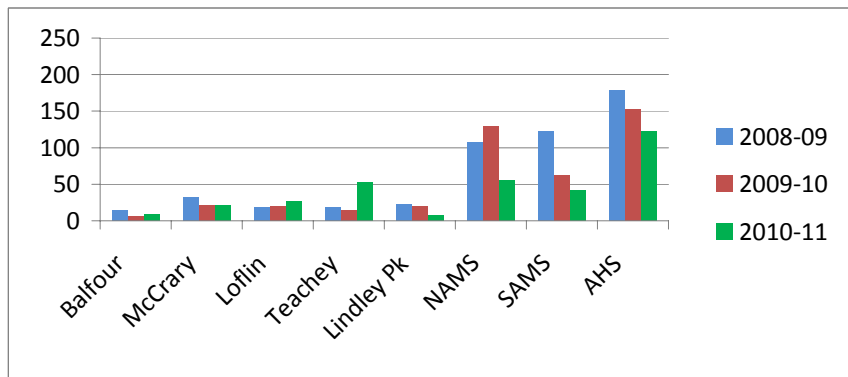

**ASHEBORO CITY SCHOOLS
OUT OF SCHOOL SUSPENSIONS**

School	2008-09	2009-10	2010-11
Balfour	14	6	9
McCrary	33	22	21
Loflin	19	20	27
Teachey	19	14	52
Lindley Pk	23	20	8
NAMS	107	129	55
SAMS	122	62	42
AHS	178	153	122
Total	515	426	336

OUT OF SCHOOL SUSPENSIONS

Short Term Suspensions by Gender and Ethnicity

		2008-09	2009-10	2010-11
Female	Asian	0	1	
Female	Am Indian	1	1	
Female	Black	82	41	
Female	Hispanic	14	8	
Female	Multiracial	9	6	
Female	White	41	37	
Male	Am Indian	2	1	
Male	Black	111	101	
Male	Hispanic	115	107	
Male	Multiracial	24	21	
Male	White	116	100	
TOTAL		515	424	336

Long Term Suspensions by Gender and Ethnicity

		2008-09	2009-10	2010-11
Male	Black	0	1	2
Male	Hispanic	1	3	4
Male	White	2	0	0
TOTAL		3	4	6